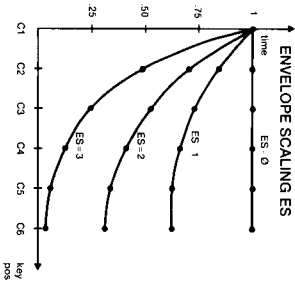

MODULATION CONTROL MC	
1	VIBRATO
2	LEVEL
3	PITCH BEND
4	PORTAMENTO TIME

DCG1 - DCG2 - CONTROLS	
5	DETUNE
6	PITCH RANGE

TRANSPOSE	
7	MASTER TRANSPOSE (SEMITONE)
8	FINE TUNING
9	ARABIAN SCALE

10	EDIT RECALL
11	VOICE INITIALISATION
12	PROGRAM SEQUENCE RECORDER

SPLIT & MIDI EDIT	
13	SPLIT POINTS
14	OCTAVE TRANSPOSE
15	MIDI CHANNEL
16	VIBRATO MC ON/OFF
17	LEVEL MC ON/OFF
18	PEDAL SUSTAIN CNT. ON/OFF
19	PORTAMENTO ON/OFF

MIDI FUNCTION ON/OFF	
20	OMNI MODE
21	MC TRANSMIT-RECEIVE
22	SYSTEM EXCLUSIVE
23	PROGRAM CHANGE

PRESETS	
1	PIANO 1
2	PIANO 2
3	PIANO 3
4	EL. PIANO 1
5	EL. PIANO 2
6	EL. PIANO 3
7	MET. PIANO
8	P. CHORUS
9	HARPSICHORD
10	HONKY-TONK
11	CLAV
12	SYN. CLAV
13	CELESTE
14	GLOCKENSPIEL
15	XTCYORPHONE
16	MAHIMBA
17	BRASSO
18	VIBES
19	JAZZ GUITAR 1
20	JAZZ GUITAR 2
21	GUITAR 1
22	GUITAR 2
23	GUITAR 3
24	HARP
25	SITAR
26	KOTO
27	BASS 1
28	BASS 2
29	SLAP BASS
30	SYN. BASS
31	BRASS 1
32	BRASS 2
33	BRASS 3
34	BRASS FIFTH
35	SYN. BRASS 1
36	SYN. BRASS 2
37	STAB BRASS
38	TROMBONE
39	SAX
40	FLUTE
41	ACCORDION
42	HARMONICA
43	OBOE
44	STRINGS 1
45	STRINGS 2
46	STRINGS 3
47	STRING ORCH
48	ORGAN 1
49	ORGAN 2
50	PIPE ORGAN
51	CLAV
52	VOCAL
53	GTR SOLO
54	STEEL DRUM
55	TIMPANI
56	EL. DRUM
57	FLEXATONE
58	SOUND TRACK
59	EVOLUTION
60	GTR-STRINGS
61	VRS-EL. PIANO
62	PIANO-STR
63	TUB BELLS
64	SPATIAL

CUSTOM-BUILT PRESETS	
65	
66	
67	
68	
69	
70	
71	
72	
73	
74	
75	
76	
77	
78	
79	
80	

CUSTOM-BUILT PRESETS	
81	
82	
83	
84	
85	
86	
87	
88	
89	
90	
91	
92	
93	
94	
95	
96	

EK 44

Memo-Tabellen für
RAM 44 Cartridge-
Inhalte.

Verwendbar auch
als Kopiervorlage.